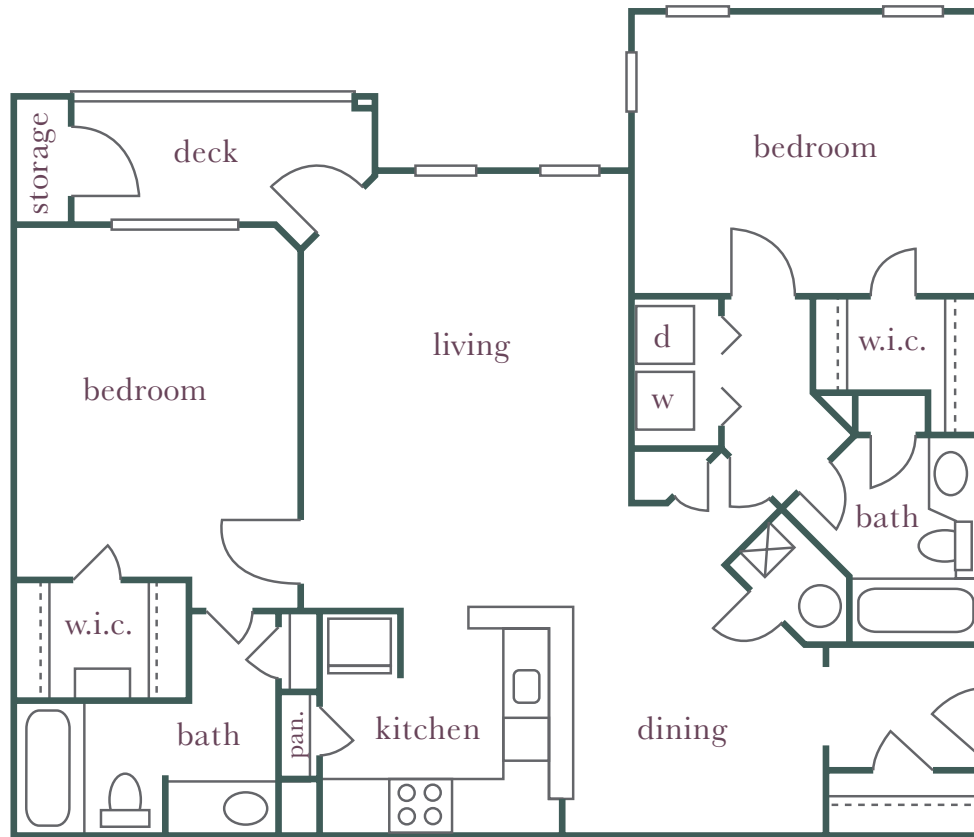

# the cypress

2 BED / 2 BATH

| 1134 SQ FT

| \$ \_\_\_\_\_ / MO.

Information is believed to be accurate, but is not warranted. Specifications, pricing and availability are subject to change without notice. See agent for details. Artist's rendering and floorplans are approximate only and are not meant to be exact depictions of the unit. Drawings are not to scale. Your selected floorplans may vary from this illustration due to design configured and architectural styling. Not all features are available in every apartment. All square footage are approximate.