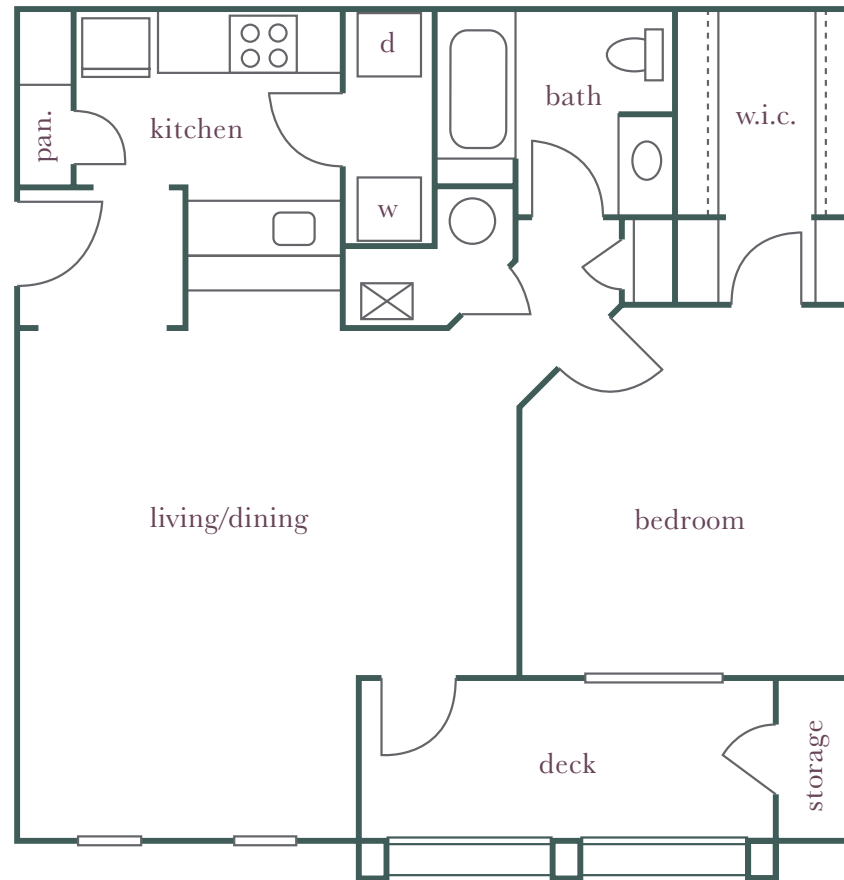

evergreen

LENOX PARK

100 LENOX PARK CIR NE, ATLANTA, GA 30319

404.233.4959

EVERGREENLENOXPARK.COM

the dogwood

1 BED / 1 BATH

| 791 SQ FT

| \$ _____ / MO.

Information is believed to be accurate, but is not warranted. Specifications, pricing and availability are subject to change without notice. See agent for details. Artist's rendering and floorplans are approximate only and are not meant to be exact depictions of the unit. Drawings are not to scale. Your selected floorplans may vary from this illustration due to design configured and architectural styling. Not all features are available in every apartment. All square footage are approximate.