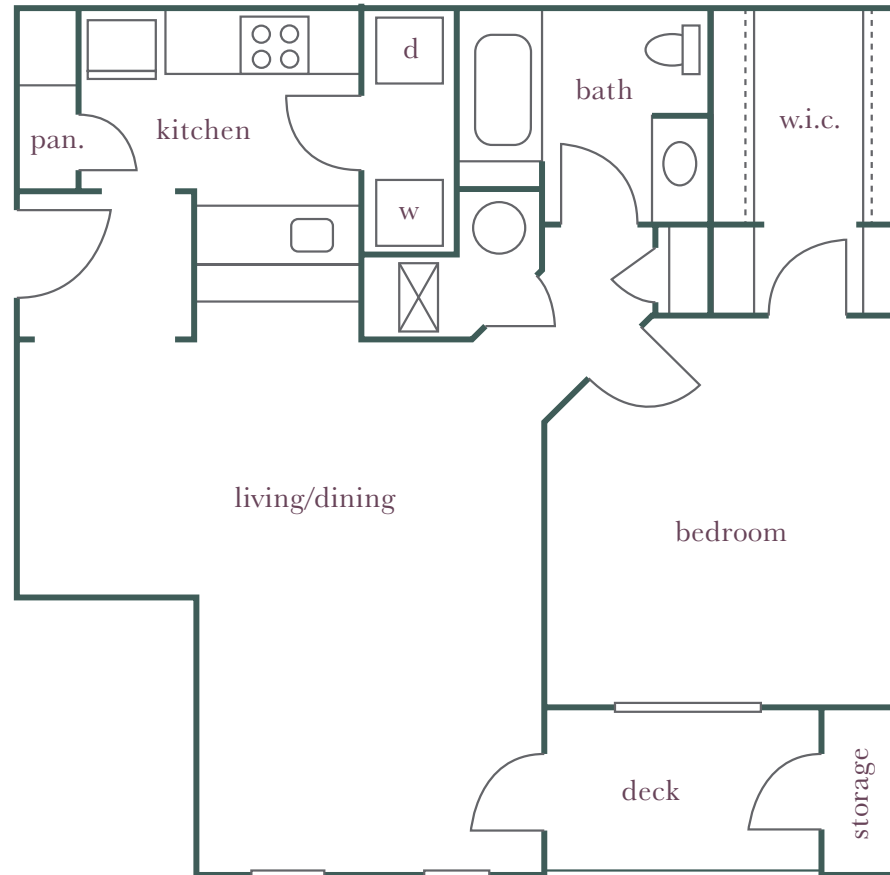

evergreen

LENOX PARK

100 LENOX PARK CIR NE, ATLANTA, GA 30319

404.233.4959

EVERGREENLENOXPARK.COM

the willow

1 BED / 1 BATH | 755 SQ FT | \$ _____ / MO.

Information is believed to be accurate, but is not warranted. Specifications, pricing and availability are subject to change without notice. See agent for details. Artist's rendering and floorplans are approximate only and are not meant to be exact depictions of the unit. Drawings are not to scale. Your selected floorplans may vary from this illustration due to design configured and architectural styling. Not all features are available in every apartment. All square footage are approximate.