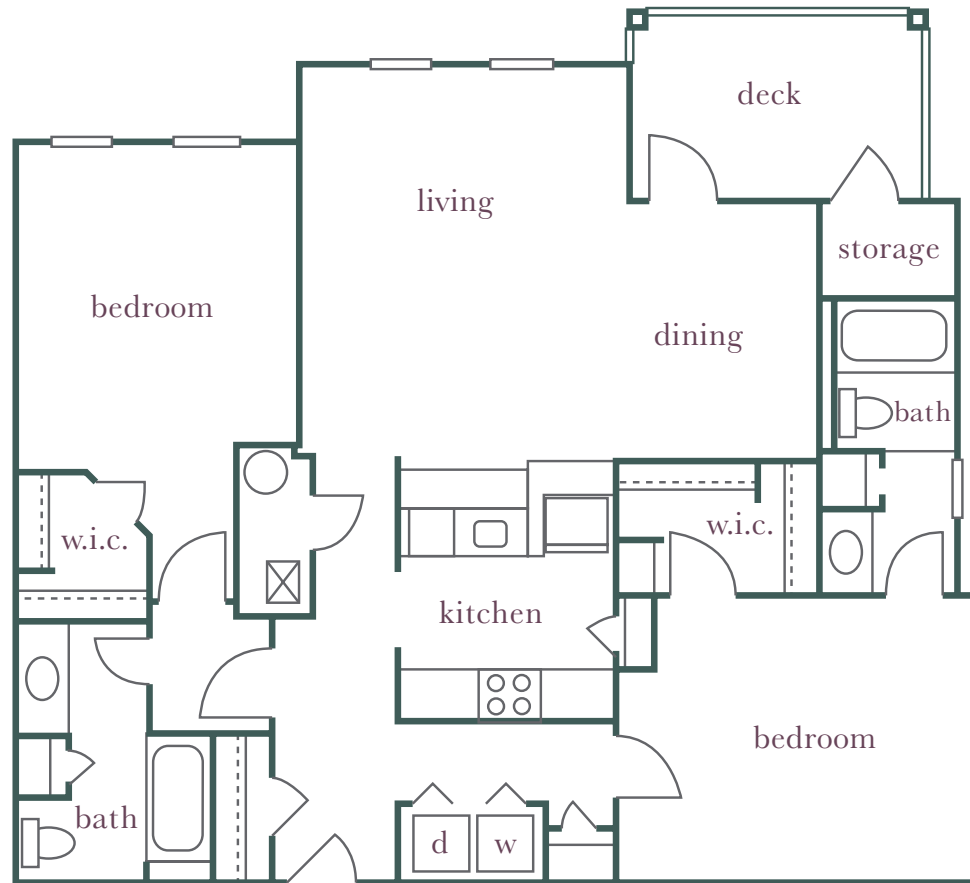

evergreen

LENOX PARK

100 LENOX PARK CIR NE, ATLANTA, GA 30319

404.233.4959

EVERGREENLENOXPARK.COM

the palm

2 BED / 2 BATH

1223 SQ FT

\$ _____ / MO.

Information is believed to be accurate, but is not warranted. Specifications, pricing and availability are subject to change without notice. See agent for details. Artist's rendering and floorplans are approximate only and are not meant to be exact depictions of the unit. Drawings are not to scale. Your selected floorplans may vary from this illustration due to design configured and architectural styling. Not all features are available in every apartment. All square footage are approximate.