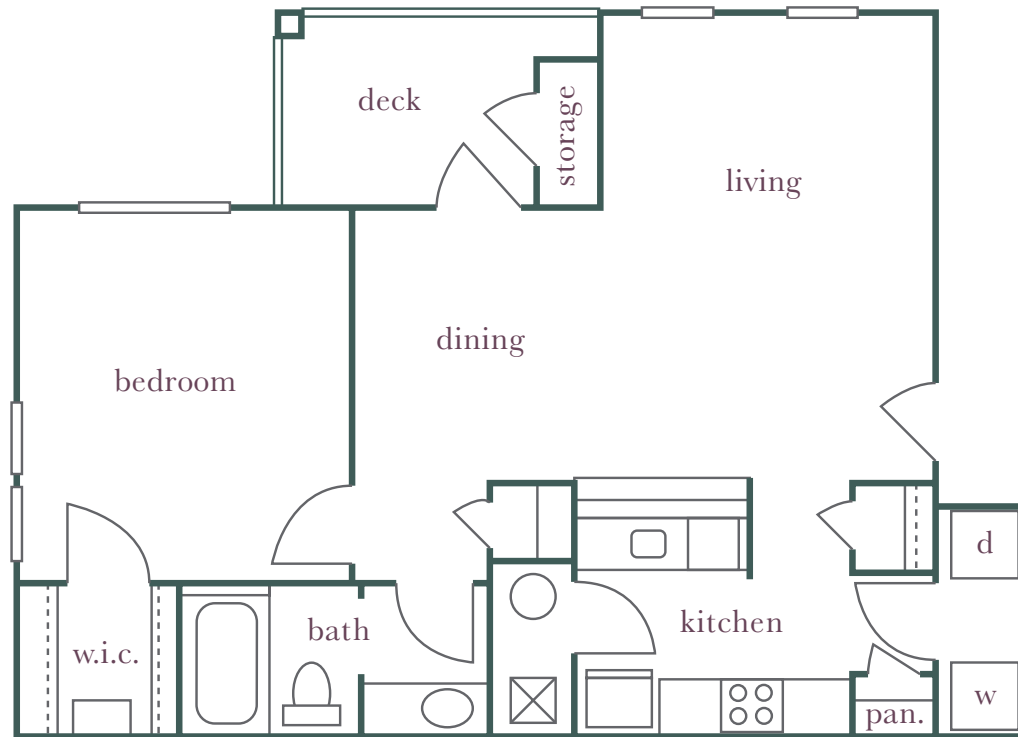

evergreen

LENOX PARK

100 LENOX PARK CIR NE, ATLANTA, GA 30319

404.233.4959

EVERGREENLENOXPARK.COM

the magnolia

1 BED / 1 BATH

764 SQ FT

\$ _____ / MO.

Information is believed to be accurate, but is not warranted. Specifications, pricing and availability are subject to change without notice. See agent for details. Artist's rendering and floorplans are approximate only and are not meant to be exact depictions of the unit. Drawings are not to scale. Your selected floorplans may vary from this illustration due to design configured and architectural styling. Not all features are available in every apartment. All square footage are approximate.