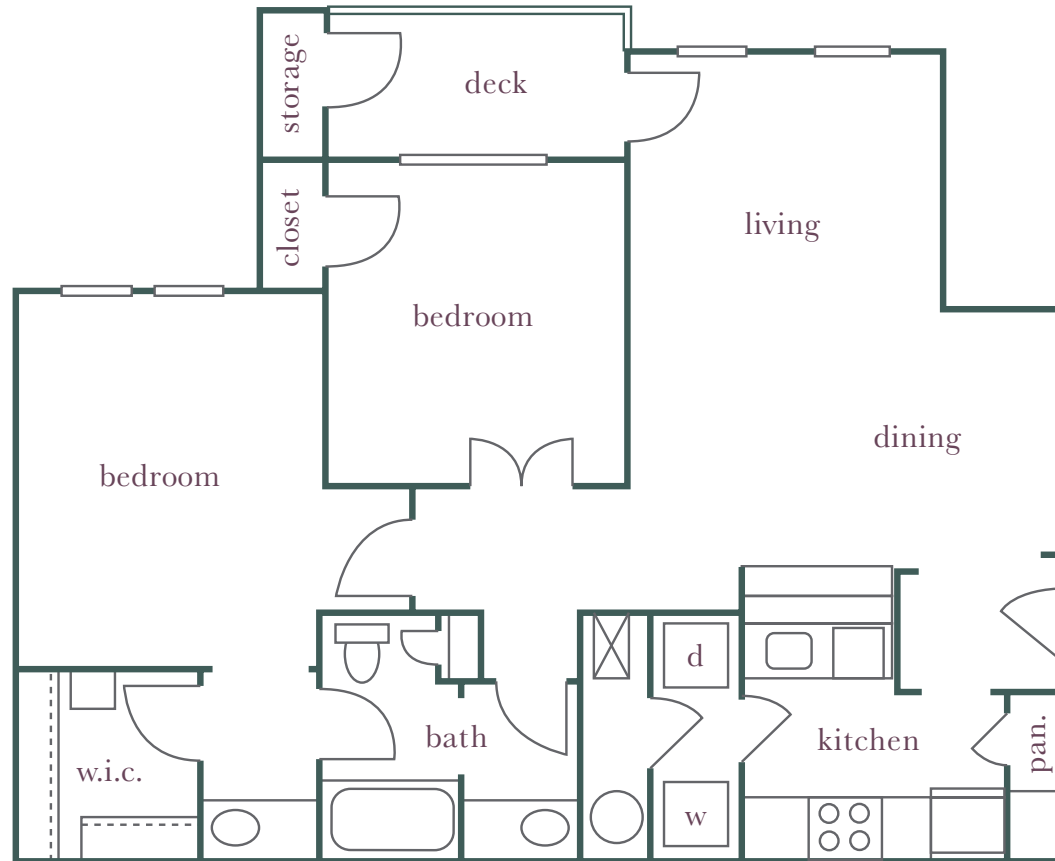

evergreen

LENOX PARK

100 LENOX PARK CIR NE, ATLANTA, GA 30319

404.233.4959

EVERGREENLENOXPARK.COM

the evergreen

2 BED / 1 BATH

| 980 SQ FT

| \$ _____ / MO.

Information is believed to be accurate, but is not warranted. Specifications, pricing and availability are subject to change without notice. See agent for details. Artist's rendering and floorplans are approximate only and are not meant to be exact depictions of the unit. Drawings are not to scale. Your selected floorplans may vary from this illustration due to design configured and architectural styling. Not all features are available in every apartment. All square footage are approximate.