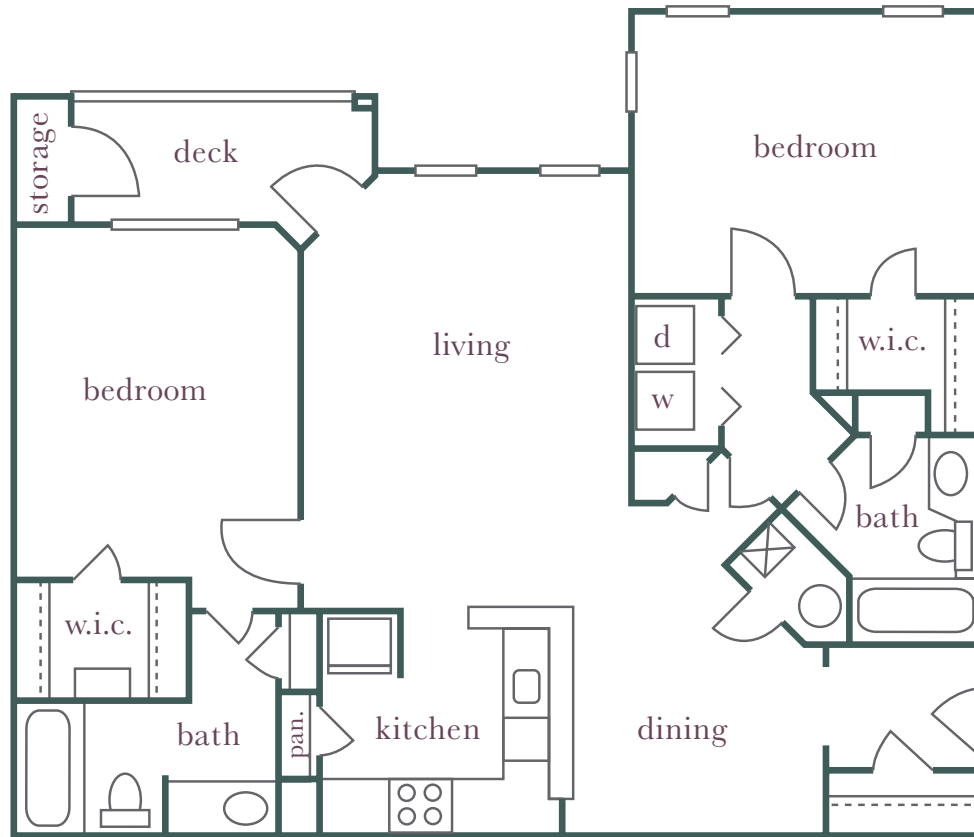

evergreen

LENOX PARK

100 LENOX PARK CIR NE, ATLANTA, GA 30319

404.233.4959

EVERGREENLENOXPARK.COM

the cypress

2 BED / 2 BATH

1334 SQ FT

\$ _____ / MO.

Information is believed to be accurate, but is not warranted. Specifications, pricing and availability are subject to change without notice. See agent for details. Artist's rendering and floorplans are approximate only and are not meant to be exact depictions of the unit. Drawings are not to scale. Your selected floorplans may vary from this illustration due to design configured and architectural styling. Not all features are available in every apartment. All square footage are approximate.